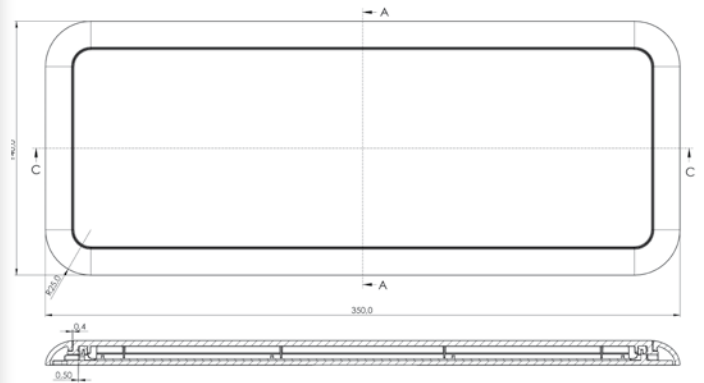

Dome Led Light

Dome Led Light 92-GC01

Dome Led Light 92-GC02

EMC APPROVED

DOME LED LIGHT

- Part. No. 92-GC01 White / 92-GC02 Grey
- 30 Leds (Everlight 67-21)
24 x White / 6 x Blue
- 12V/24V DC
- 230V AC optional
- Density fitting: IP 67 (IP 66 optional)
- Vandal resistant: IK10
- Sizes: \varnothing 150mm
- Height: 13,5mm
- Dimming: Standard 50% through wiring
- Wiring:
Black: - Ground
Red: + 100% light
White: + 50% light
Blue: + Night light (Blue)
- Light colour in Kelvin (K): +/- 5000K
- Chromium optional

Dome Led Light

EMC APPROVED

DOMED LED LIGHT

- Part. No. 92-GC05 White / 92-GC06 Grey
- 51Leds (Everlight 67-21)
39 x White / 12 x Blue
- 12V/24V DC
- 230V AC optional
- Density fitting: IP 66 (IP 67 optional)
- Vandal resistant: IK10
- Sizes: 350 x 140mm
- Height: 136mm
- Dimming: Standard 50% through wiring
- Wiring:
 - Black: - Ground
 - Red: + 100% light
 - White: + 50% light
 - Blue: + Night light (Blue)
- Light colour in Kelvin (K): +/- 5000K
- Chromium optional

Dome Led Light 92-GC05

Dome Led Light 92-GC06

Lighting

INTERIOR LIGHT

○ colour

TECHNICAL DETAILS

Part. No.	Description	Voltage V	Watt W	Consumption	Light	Temp. Range
92-PLS13-12V	Interior Light with Switch	12	13	1 Amp	13 Watt PL Tube	-25 °C / +60 °C
92-PLS13-24V	Interior Light with Switch	24	13	1 Amp	13 Watt PL Tube	-25 °C / +60 °C

TECHNICAL DETAILS

Part. No.	Description	Voltage V	Lights	Colour	Remarks
92-4500	LED Light White rotating with Switch	12/24	1 Watt Power LED	White	1300 LUX - 50cm 350 LUX - 100cm 150 LUX - 150cm
92-4600	LED Light Satin Grey rotating with Switch	12/24	1 Watt Power LED	Satin Grey	1300 LUX - 50cm 350 LUX - 100cm 150 LUX - 150cm