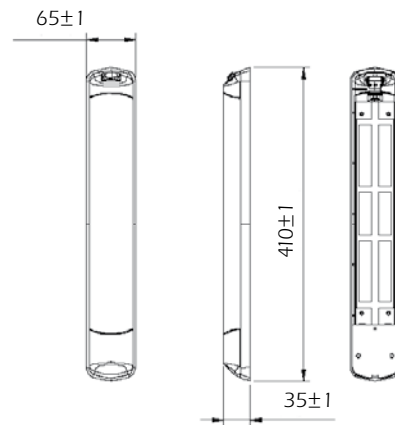

Dome Led Light

Dome Led Light 92-GC01

Dome Led Light 92-GC02

EMC APPROVED

DOME LED LIGHT

- Part. No. 92-GC01 White / 92-GC02 Grey
- 30 Leds (Everlight 67-21)
24 x White / 6 x Blue
- 12V/24V DC
- 230V AC optional
- Density fitting: IP 67 (IP 66 optional)
- Vandal resistant: IK10
- Sizes: \varnothing 150mm
- Height: 13,5mm
- Dimming: Standard 50% through wiring
- Wiring:
Black: - Ground
Red: + 100% light
White: + 50% light
Blue: + Night light (Blue)
- Light colour in Kelvin (K): +/- 5000K
- Chromium optional

Dome Led Light

EMC APPROVED

DOMED LED LIGHT

- Part. No. 92-GC05 White / 92-GC06 Grey
- 51Leds (Everlight 67-21)
39 x White / 12 x Blue
- 12V/24V DC
- 230V AC optional
- Density fitting: IP 66 (IP 67 optional)
- Vandal resistant: IK10
- Sizes: 350 x 140mm
- Height: 136mm
- Dimming: Standard 50% through wiring
- Wiring:
 - Black: - Ground
 - Red: + 100% light
 - White: + 50% light
 - Blue: + Night light (Blue)
- Light colour in Kelvin (K): +/- 5000K
- Chromium optional

Dome Led Light 92-GC05

Dome Led Light 92-GC06

Lighting

INTERIOR LIGHT

○ colour

TECHNICAL DETAILS

Part. No.	Description	Voltage V	Watt W	Consumption	Light	Temp. Range
92-PLS13-12V	Interior Light with Switch	12	13	1 Amp	13 Watt PL Tube	-25 °C / +60 °C
92-PLS13-24V	Interior Light with Switch	24	13	1 Amp	13 Watt PL Tube	-25 °C / +60 °C

Lighting

INTERIOR LIGHT

TECHNICAL DETAILS

Part. No.	Description	Voltage V	Light	Temp. Range
92-3010	Interior Light with Switch	12	1 x T5 8 Watt	0 °C / +60 °C
92-3060	Interior Light with Switch	24	1 x T5 8 Watt	0 °C / +60 °C