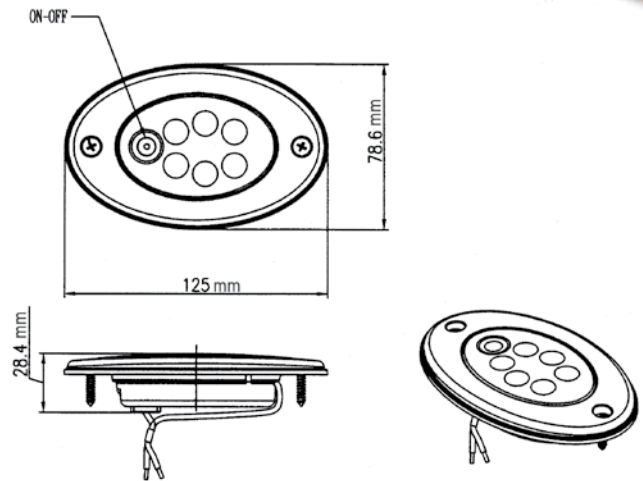

Lighting

INTERIOR LIGHT

TECHNICAL DETAILS

Part. No.	Description	Voltage V	Lights	Consumption	Temp. Range
92-5000	LED light White with Switch on Light	12/24	6 LEDS	0,11 - 0,06 Amp	-20 °C / +60 °C
92-5010	LED light Satin with Switch on Light	12/24	6 LEDS	0,11 - 0,06 Amp	-20 °C / +60 °C