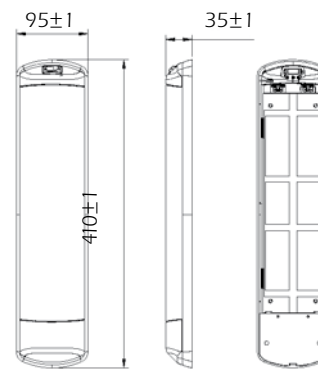

Dome Led Light

Dome Led Light 92-GC01

Dome Led Light 92-GC02

EMC APPROVED

DOME LED LIGHT

- Part. No. 92-GC01 White / 92-GC02 Grey
- 30 Leds (Everlight 67-21)
24 x White / 6 x Blue
- 12V/24V DC
- 230V AC optional
- Density fitting: IP 67 (IP 66 optional)
- Vandal resistant: IK10
- Sizes: \varnothing 150mm
- Height: 13,5mm
- Dimming: Standard 50% through wiring
- Wiring:
Black: - Ground
Red: + 100% light
White: + 50% light
Blue: + Night light (Blue)
- Light colour in Kelvin (K): +/- 5000K
- Chromium optional

Dome Led Light

EMC APPROVED

DOMED LED LIGHT

- Part. No. 92-GC05 White / 92-GC06 Grey
- 51Leds (Everlight 67-21)
39 x White / 12 x Blue
- 12V/24V DC
- 230V AC optional
- Density fitting: IP 66 (IP 67 optional)
- Vandal resistant: IK10
- Sizes: 350 x 140mm
- Height: 136mm
- Dimming: Standard 50% through wiring
- Wiring:
 - Black: - Ground
 - Red: + 100% light
 - White: + 50% light
 - Blue: + Night light (Blue)
- Light colour in Kelvin (K): +/- 5000K
- Chromium optional

Dome Led Light 92-GC05

Dome Led Light 92-GC06

Lighting

INTERIOR LIGHT

○ colour

TECHNICAL DETAILS

Part. No.	Description	Voltage V	Watt W	Consumption	Light	Temp. Range
92-PLS13-12V	Interior Light with Switch	12	13	1 Amp	13 Watt PL Tube	-25 °C / +60 °C
92-PLS13-24V	Interior Light with Switch	24	13	1 Amp	13 Watt PL Tube	-25 °C / +60 °C

Lighting

INTERIOR LIGHT

TECHNICAL DETAILS

Part. No.	Description	Voltage V	Light	Temp. Range
92-3010	Interior Light with Switch	12	1 x T5 8 Watt	0 °C / +60 °C
92-3060	Interior Light with Switch	24	1 x T5 8 Watt	0 °C / +60 °C