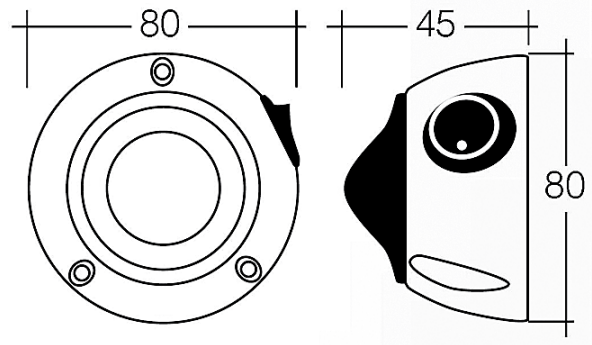

Lighting

INTERIOR LIGHT

TECHNICAL DETAILS

Part. No.	Description	Voltage V	Lights	Colour	Remarks
92-4500	LED Light White rotating with Switch	12/24	1 Watt Power LED	White	1300 LUX - 50cm 350 LUX - 100cm 150 LUX - 150cm
92-4600	LED Light Satin Grey rotating with Switch	12/24	1 Watt Power LED	Satin Grey	1300 LUX - 50cm 350 LUX - 100cm 150 LUX - 150cm