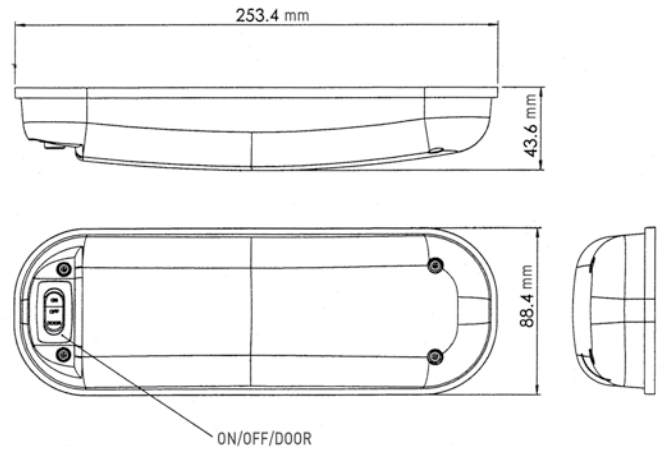

Dome Led Light

Dome Led Light 92-GC01

Dome Led Light 92-GC02

EMC APPROVED

DOME LED LIGHT

- Part. No. 92-GC01 White / 92-GC02 Grey
- 30 Leds (Everlight 67-21)
24 x White / 6 x Blue
- 12V/24V DC
- 230V AC optional
- Density fitting: IP 67 (IP 66 optional)
- Vandal resistant: IK10
- Sizes: \varnothing 150mm
- Height: 13,5mm
- Dimming: Standard 50% through wiring
- Wiring:
Black: - Ground
Red: + 100% light
White: + 50% light
Blue: + Night light (Blue)
- Light colour in Kelvin (K): +/- 5000K
- Chromium optional

Dome Led Light

EMC APPROVED

DOMED LED LIGHT

- Part. No. 92-GC05 White / 92-GC06 Grey
- 51Leds (Everlight 67-21)
39 x White / 12 x Blue
- 12V/24V DC
- 230V AC optional
- Density fitting: IP 66 (IP 67 optional)
- Vandal resistant: IK10
- Sizes: 350 x 140mm
- Height: 136mm
- Dimming: Standard 50% through wiring
- Wiring:
 - Black: - Ground
 - Red: + 100% light
 - White: + 50% light
 - Blue: + Night light (Blue)
- Light colour in Kelvin (K): +/- 5000K
- Chromium optional

Dome Led Light 92-GC05

Dome Led Light 92-GC06

Lighting

INTERIOR LIGHT

○ colour

TECHNICAL DETAILS

Part. No.	Description	Voltage V	Watt W	Consumption	Light	Temp. Range
92-PLS13-12V	Interior Light with Switch	12	13	1 Amp	13 Watt PL Tube	-25 °C / +60 °C
92-PLS13-24V	Interior Light with Switch	24	13	1 Amp	13 Watt PL Tube	-25 °C / +60 °C