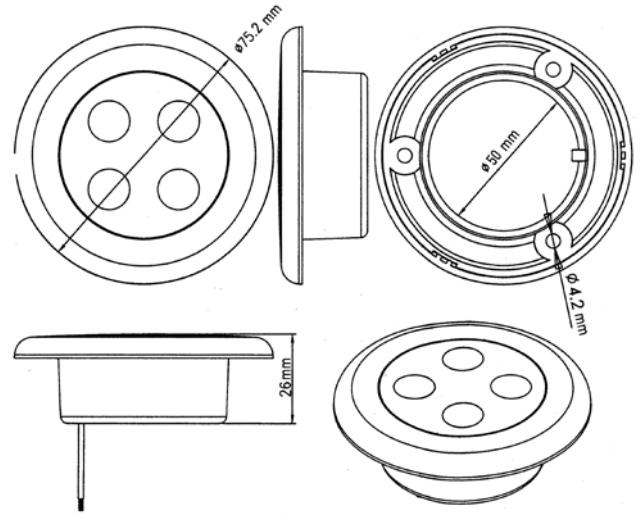

Lighting

INTERIOR LIGHT

TECHNICAL DETAILS

Part. No.	Description	Voltage V	Lights	Consumption	Temp. Range
92-4000	LED light White	12/24	4 LEDS	0,06 - 0,03 Amp	-20 °C / +60 °C
92-4010	LED light Black	12/24	4 LEDS	0,06 - 0,03 Amp	-20 °C / +60 °C
92-4020	LED light Silver	12/24	4 LEDS	0,06 - 0,03 Amp	-20 °C / +60 °C
92-4030	LED light Gold	12/24	4 LEDS	0,06 - 0,03 Amp	-20 °C / +60 °C
92-4050	LED light White with set of all colour rings	12/24	4 LEDS	0,06 - 0,03 Amp	-20 °C / +60 °C