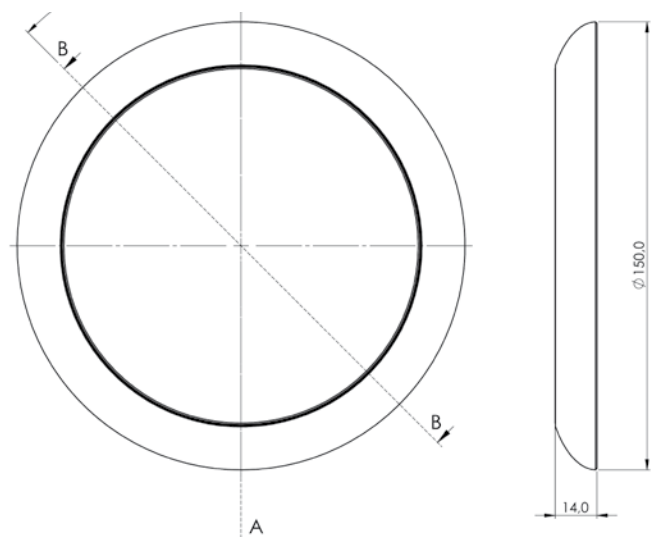

Dome Led Light

Dome Led Light 92-GC01

Dome Led Light 92-GC02

EMC APPROVED

DOME LED LIGHT

- Part. No. 92-GC01 White / 92-GC02 Grey
- 30 Leds (Everlight 67-21)
24 x White / 6 x Blue
- 12V/24V DC
- 230V AC optional
- Density fitting: IP 67 (IP 66 optional)
- Vandal resistant: IK10
- Sizes: \varnothing 150mm
- Height: 13,5mm
- Dimming: Standard 50% through wiring
- Wiring:
Black: - Ground
Red: + 100% light
White: + 50% light
Blue: + Night light (Blue)
- Light colour in Kelvin (K): +/- 5000K
- Chromium optional

Dome Led Light

EMC APPROVED

DOMED LED LIGHT

- Part. No. 92-GC05 White / 92-GC06 Grey
- 51Leds (Everlight 67-21)
39 x White / 12 x Blue
- 12V/24V DC
- 230V AC optional
- Density fitting: IP 66 (IP 67 optional)
- Vandal resistant: IK10
- Sizes: 350 x 140mm
- Height: 136mm
- Dimming: Standard 50% through wiring
- Wiring:
 - Black: - Ground
 - Red: + 100% light
 - White: + 50% light
 - Blue: + Night light (Blue)
- Light colour in Kelvin (K): +/- 5000K
- Chromium optional

Dome Led Light 92-GC05

Dome Led Light 92-GC06

Lighting

INTERIOR LIGHT

○ colour

TECHNICAL DETAILS

Part. No.	Description	Voltage V	Watt W	Consumption	Light	Temp. Range
92-PLS13-12V	Interior Light with Switch	12	13	1 Amp	13 Watt PL Tube	-25 °C / +60 °C
92-PLS13-24V	Interior Light with Switch	24	13	1 Amp	13 Watt PL Tube	-25 °C / +60 °C

TECHNICAL DETAILS

Part. No.	Description	Voltage V	Lights	Colour	Remarks
92-4500	LED Light White rotating with Switch	12/24	1 Watt Power LED	White	1300 LUX - 50cm 350 LUX - 100cm 150 LUX - 150cm
92-4600	LED Light Satin Grey rotating with Switch	12/24	1 Watt Power LED	Satin Grey	1300 LUX - 50cm 350 LUX - 100cm 150 LUX - 150cm